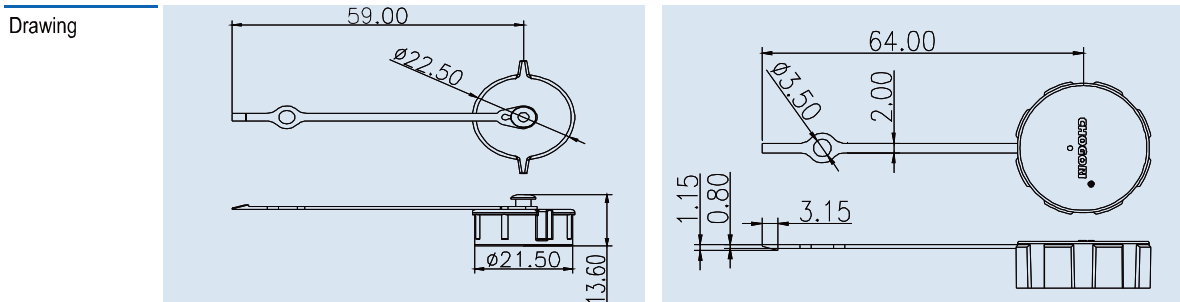

Waterproof cap for Large Series

CHOGORI

Waterproof cap for Large Series

Part-No.	<table border="1"> <tr><th>Part Number</th></tr> <tr><td>806-00058-00</td></tr> </table>	<table border="1"> <tr><th>Part Number</th></tr> <tr><td>804-00002-00</td></tr> </table>

Specifications		
Degree of Protection	IP67(Mated)	IP4X(Mated)
Lower-Upper Temperature	- 25°C~+85°C	- 25°C~+85°C
Mating Part No	24XX53X-XX 24XX63X-XX	24XX53X-XX 24XX63X-XX