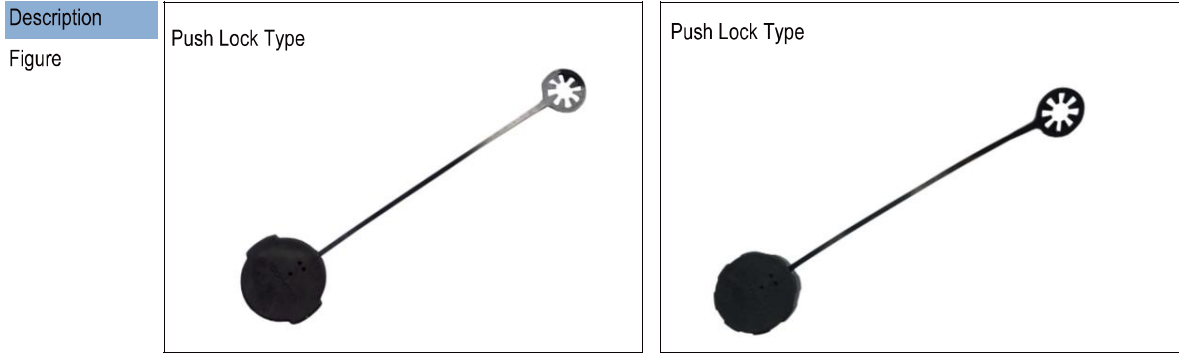

Waterproof cap for Large Series

CHOGORI

Waterproof cap for Large Series

Part-No.	Part Number	Part Number
	804-00008-00	804-00005-00

Specifications		
Cable Outlet(mm)	Max 10.5mm	
Degree of Protection	IP4X(Mated)	
Lower-Upper Temperature	- 25 °C ~ +85 °C	
Mating Part No	24XXX13X-XX 24XXX23X-XX	24XXX33X-XX 24XXX43X-XX