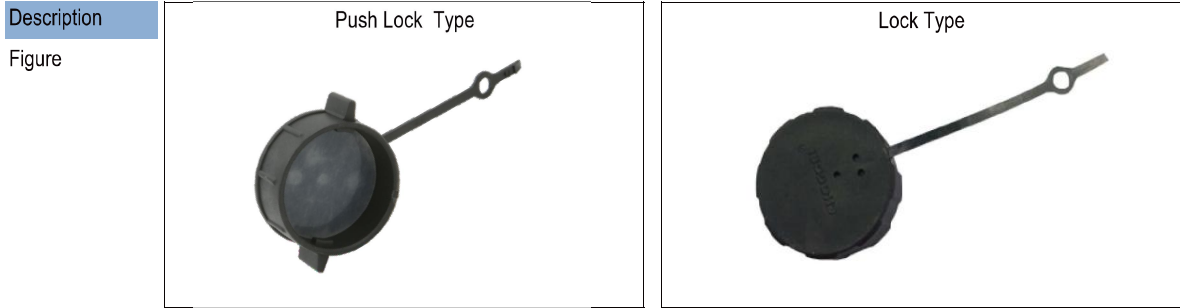

Waterproof cap for Large Series

CHOGORI

Waterproof cap for Large Series

Part-No.	<table border="1"> <tr><th>Part Number</th></tr> <tr><td>806-00058-00</td></tr> </table>	<table border="1"> <tr><th>Part Number</th></tr> <tr><td>804-00002-00</td></tr> </table>

Specifications		
Degree of Protection	IP67(Mated)	IP4X(Mated)
Lower-Upper Temperature	- 25°C~+85°C	- 25°C~+85°C
Mating Part No	24XX53X-XX 24XX63X-XX	24XX53X-XX 24XX63X-XX