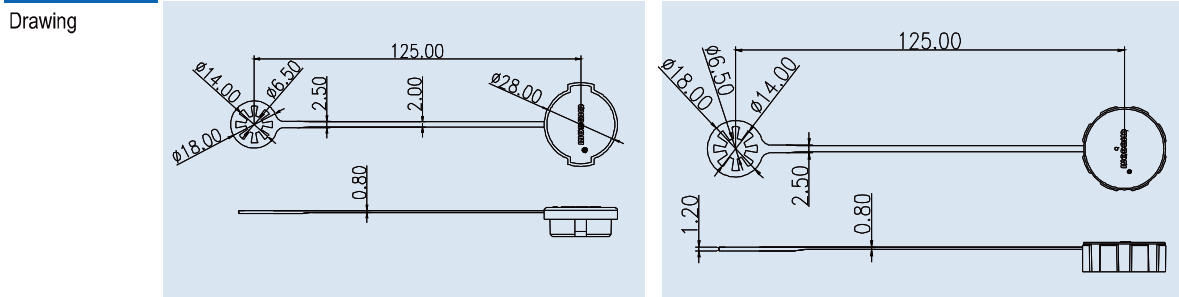

Waterproof cap for Large Series

CHOGORI

Waterproof cap for Large Series

Part-No.	Part Number	Part Number
	804-00008-00	804-00005-00

Specifications		
Cable Outlet(mm)	Max 10.5mm	
Degree of Protection	IP4X(Mated)	
Lower-Upper Temperature	- 25 °C ~ +85 °C	
Mating Part No	24XXX13X-XX 24XXX23X-XX	24XXX33X-XX 24XXX43X-XX